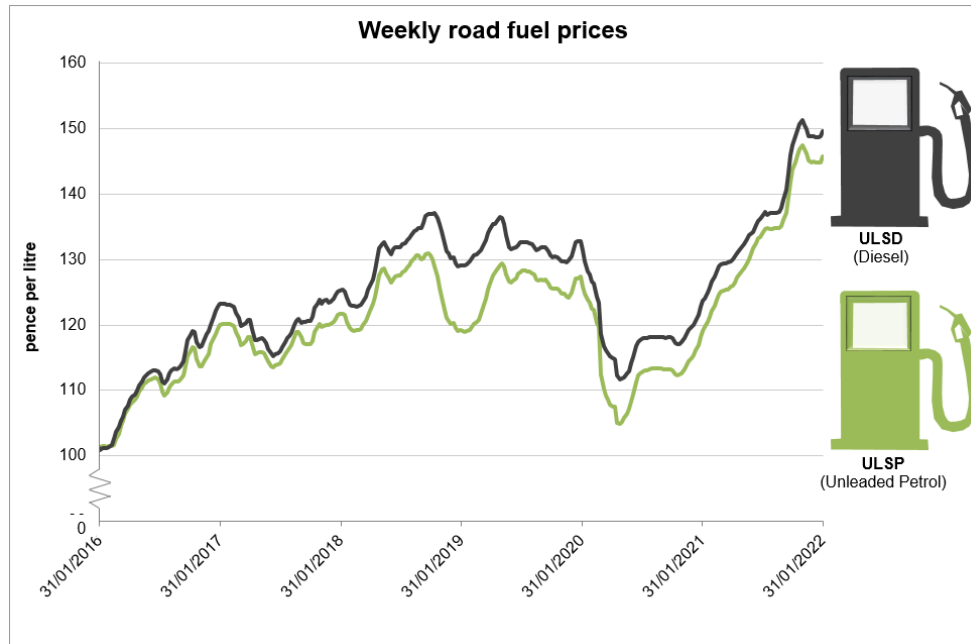

Average UK Pump Prices

Dept of BEIS (31 January 2022)

The Office for National Statistics (ONS)

Figure 1: Annual CPIH inflation rate highest since September 2008

CPIH, OOH component and CPI 12-month inflation rates for the last 10 years, UK, December 2011 to December 2021